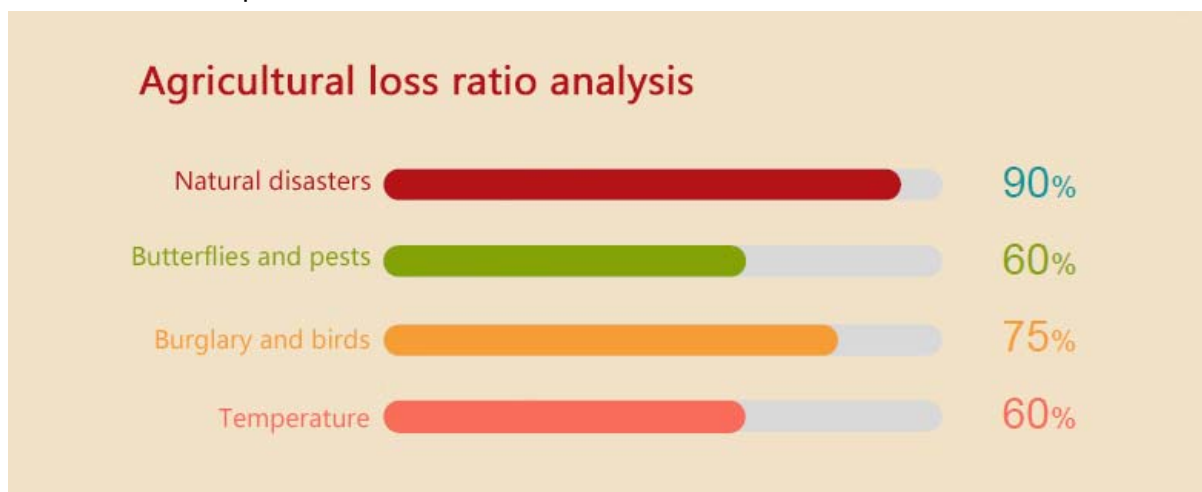

Smart Agriculture – A system that makes you feel at ease

Netvox smart agriculture solution saves you all the trouble in farming such as safety patrol, watering, anti-burglary, anti-pest, anti-birds, anti-foehn and fill light for the crops. We can help you achieve your goal – no matter what it is!

◆ About Agriculture

- Importance

1. Agriculture is the main source livelihood of mankind.
2. Agriculture supports the development of mankind. Without agriculture, there is no culture.
3. Agriculture is the backbone of economic system of a country and the basis for economic development.
4. Control food and you control the people.

- The challenges agriculture faces

1. Climate impacts: Unpredictable temperature changes can cause damage to crops.
2. Natural disasters: Lack of information on unpredictable natural disasters can cause a significant loss of profit.
3. Labor shortage: It takes a lot of time to take care of the crops on a large farm.
4. Burglary and birds
5. Butterflies and pests

According to the damage analysis, natural disasters (typhoons, rainstorms and snow) cause the

greatest loss in agriculture. Bird and burglary are the second place with pest and temperature tied for the third place. As pesticides are widely used, it's relatively easy to prevent pest damage.