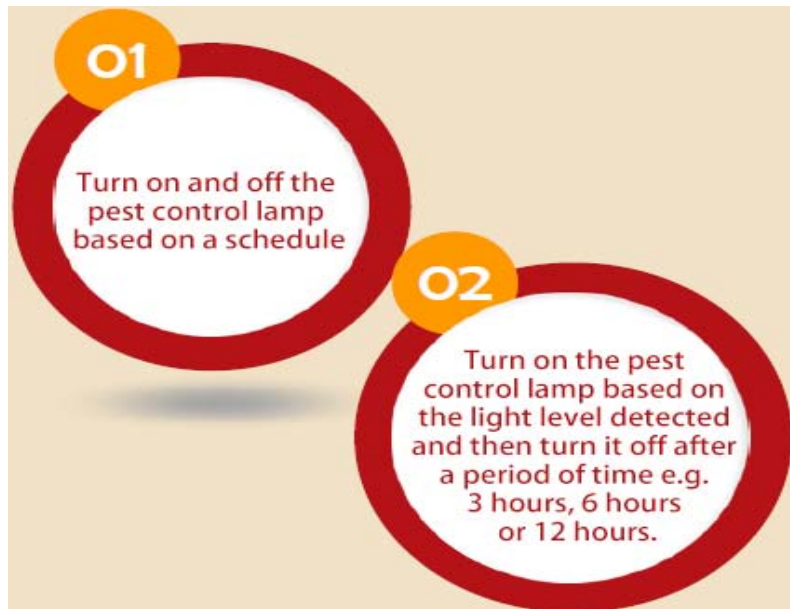

3. Anti-burglary

- Problem: The crops are easily stolen from an insecure farm.
- Solution: When the PIR sensor detects motion, the light is turned on and the siren generates an alerting sound to scare away the thief. You'll receive push messages, and the night vision camera enables you to see clearly even at night.

4. Anti-bird

- Problem: Scarecrows don't work anymore.
- Solution: A solar-powered siren generates bright light and different noises to scare off the birds once they're detected.

5 · Fill light

- Problem: Some flowers need to receive more light to bloom faster, but sometimes it's easy to forget to turn on the light.
- Solution: The light will be turned on automatically when the light level is below a certain value, and it will be turned off when the light level is above that value.

6 · Anti-pest

- Problem: Pesticides are harmful to the environment.

Solution #1: Turn on and off the pest control lamp based on a schedule.

Solution #2: Turn on the pest control lamp based on the light level detected and then turn it off after a period of time e.g. 3 hours, 6 hours or 12 hours.