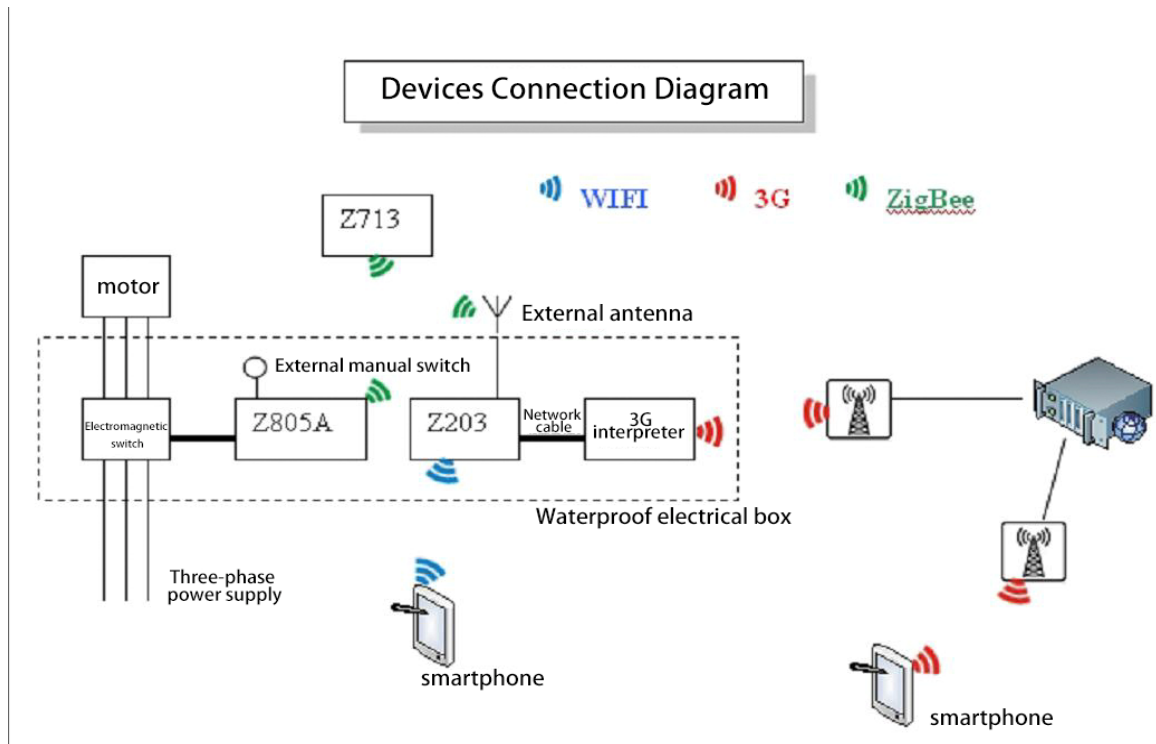

1. Founded in 1995
2. The Netvox building covers an area of 15,600m² with the total investment of USD 15 million. There are more than 250 employees, including 50 engineers and technicians, 10 Q.C. technicians and 20 administrative staffs. More than 90% of the products are sold abroad, and the yearly turnover is USD 15 million.
3. Netvox's company policy is to provide customers with comprehensive products and services in the most economical and effective way. From the procurement of raw materials, plastic molding and production, to the assembly and packaging of the products, Netvox guarantees every aspect of the manufacture process is under strict quality control.
4. Netvox specializes in the development and manufacture of Wireless Sensor Network applications based on ZigBee Home Automation profile open standard on ZigBee Pro platform.

● Patents

- Netvox thrives to provide a total solution that is simple and smart.
 1. Solutions are available for smart home, health care, smart agriculture and security.
 2. Netvox continues to provide application and product updates based on different wireless technology to maintain our edge and leadership.

◆ Total solution

● System Structure

● **Solve your problems:**

1. Safety patrol

- Problem: It's tiring to secure your farm.
- Solution: From Netvox app, you can view live videos from different ip cameras by swiping to left or right on app. The angle is adjustable as well.

2. Watering the crops

- Problem: It takes a lot of effort to water all the crops.
- Solution: From Netvox app, you can get information on UV %, temperature and humidity and water the crops if necessary.