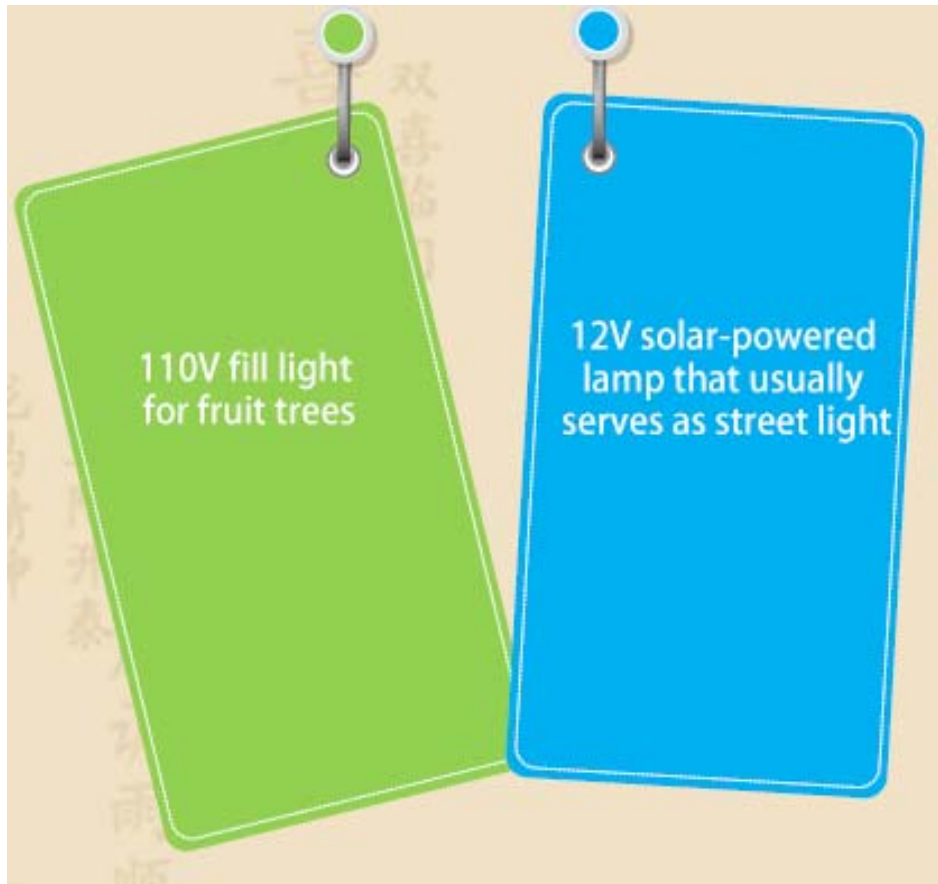

There are two different lighting devices available for you to choose based on your needs:

1. 110V fill light for fruit trees
2. 12V solar-powered lamp that usually serves as street light

9. Smart watering

You can set the threshold for temperature and humidity on app to activate the automatic watering system.

10. Easy-to-use app