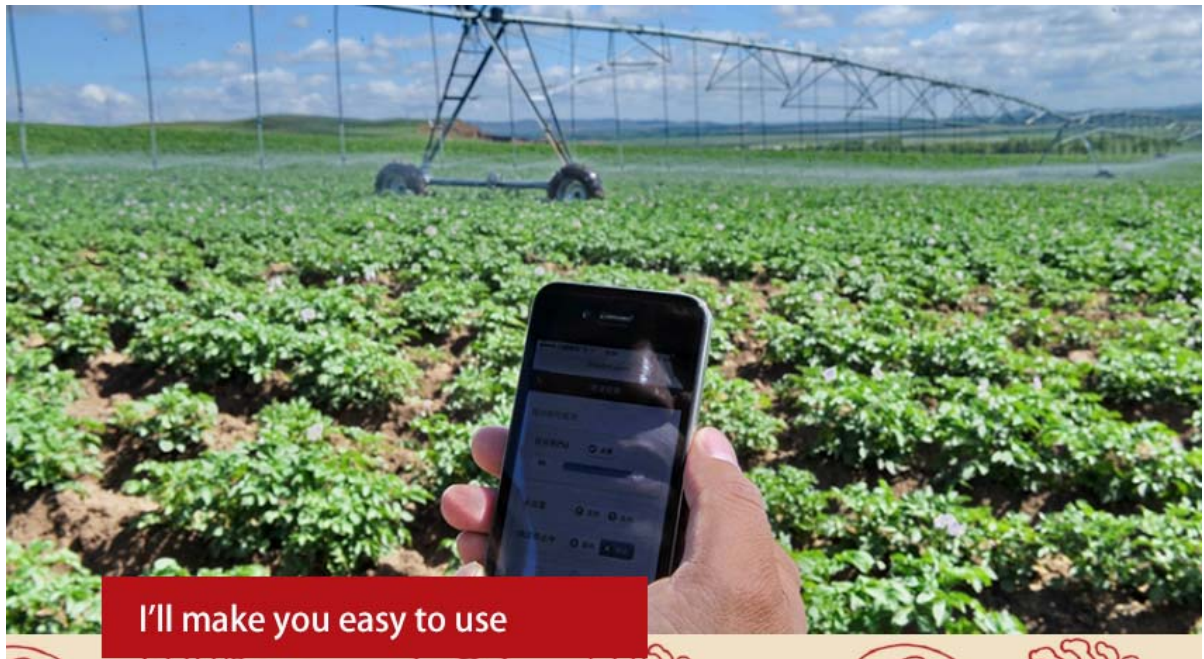

◆ Total solution

● System Structure

● **Solve your problems:**

1. Safety patrol

- Problem: It's tiring to secure your farm.
- Solution: From Netvox app, you can view live videos from different ip cameras by swiping to left or right on app. The angle is adjustable as well.

8. Lighting

There are two different lighting devices available for you to choose based on your needs:

1. 110V fill light for fruit trees
2. 12V solar-powered lamp that usually serves as street light

9. Smart watering

You can set the threshold for temperature and humidity on app to activate the automatic watering system.

10. Easy-to-use app

◆ Case Study

- Custard Apple

About Custard Apple:

- It can be stored for a long time after harvest, and it's suitable for long distance transportation.
- It's a highly profitable crop in Tai-tung, Taiwan.
- Foehn and thief can cause great damage at its flowering and fruiting stage.